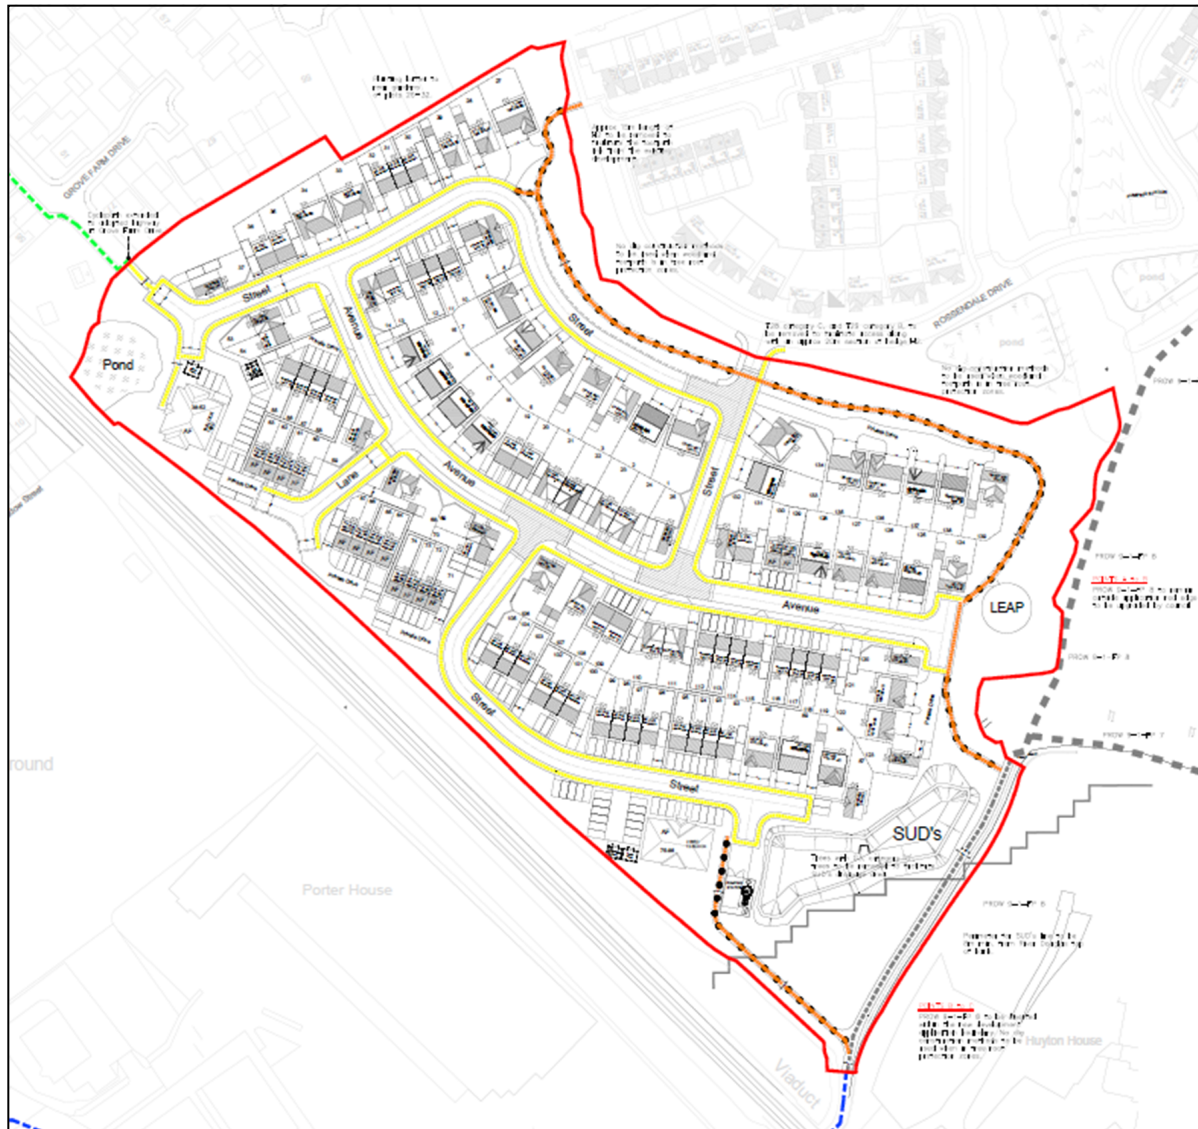

Movements Plan